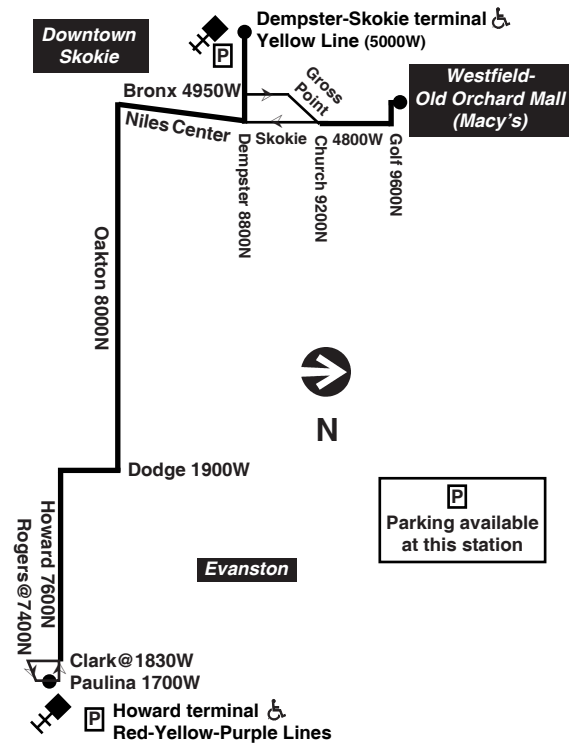

Federal law requires priority seating be designated for seniors and people with disabilities. **Please stand up** and yield these seats when needed for qualifying riders or when asked.

Schedules and other info in this timetable are subject to change. CTA does not assume responsibility for errors in timetables nor for inconvenience or damage resulting from delays.

Pay close attention to destination signs and announcements when boarding: added service may sometimes be provided over portions of this or any bus route and some trips can end before the furthest terminal on a line depending on service needs or time of day.

Bicycle racks are installed on the front of all CTA buses and are allowed on CTA trains during certain hours. See our Bike & Ride brochure or webpage for help on how to use racks and more.

Know before you go: Get alerts from us by text or e-mail about planned service changes every week or instant alerts for unplanned reroutes and disruptions. Sign up for CTA Updates today at transitchicago.com/updates.

For more travel information, use the Ventra app or call the RTA Travel Information Center at 312-836-7000. *Para obtener mayor información, en Español, llame al Centro de Información a 312-836-7000.*

Chicago Transit Authority

97 Skokie

Effective Jun. 4, 2023

Monday thru Friday

#97 Skokie

Eastbound

LV Westfield Old Orchard	LV Dempster-Skokie	Oakton-Skokie	Howard/California	AR Howard Terminal
----	4:55a	5:01a	5:09a	5:16a
----	5:25	5:32	5:41	5:49
----	5:45	5:52	6:01	6:09
----	6:03	6:11	6:21	6:29
----	6:20	6:29	6:39	6:47
6:28a	6:36	6:45	6:55	7:04
6:44	6:53	7:03	7:13	7:22
7:01	7:10	7:20	7:31	7:41
7:19	7:28	7:38	7:49	7:59
7:37	7:46	7:56	8:07	8:17
7:55	8:04	8:15	8:26	8:36
8:14	8:23	8:34	8:45	8:55
8:33	8:42	8:53	9:04	9:14
8:52	9:01	9:12	9:23	9:33
9:11	9:20	9:31	9:42	9:52
9:30	9:39	9:50	10:01	10:11
9:49	9:58	10:09	10:20	10:30
10:08	10:17	10:28	10:39	10:49
10:27	10:36	10:47	10:58	11:08
10:46	10:55	11:06	11:17	11:27
11:05	11:14	11:25	11:36	11:46
11:25	11:34	11:45	11:57	12:07p
11:45	11:55	12:05p	12:17p	12:27
12:05p	12:15p	12:25	12:37	12:47
12:25	12:35	12:45	12:57	1:07
12:45	12:55	1:05	1:17	1:27
1:05	1:15	1:26	1:38	1:48
1:25	1:35	1:46	1:58	2:08
1:45	1:55	2:06	2:18	2:28
2:05	2:15	2:26	2:38	2:48
2:25	2:35	2:47	2:59	3:10
2:45	2:56	3:08	3:21	3:32
3:06	3:17	3:29	3:42	3:53
3:26	3:37	3:49	4:02	4:13
3:47	3:58	4:10	4:23	4:34
4:07	4:19	4:32	4:45	4:57
4:26	4:37	4:50	5:04	5:16
4:44	4:56	5:09	5:22	5:34
5:03	5:14	5:27	5:41	5:53
5:21	5:32	5:45	5:58	6:10
5:39	5:49	6:01	6:14	6:25
5:57	6:07	6:19	6:31	6:42
6:16	6:26	6:38	6:50	7:01
6:36	6:46	6:58	7:10	7:21
6:56	7:06	7:17	7:28	7:38
7:16	7:26	7:36	7:46	7:55
7:36	7:45	7:54	8:04	8:12
7:53	8:02	8:11	8:21	8:29
8:13	8:22	8:31	8:41	8:49
8:30	8:39	8:48	8:57	9:05
8:50	8:59	9:08	9:17	9:25
9:15	9:24	9:33	9:42	9:50
9:40	9:49	9:58	10:07	10:15
10:05	10:14	10:23	10:32	10:40
10:30	10:39	10:48	10:57	11:05

Westbound